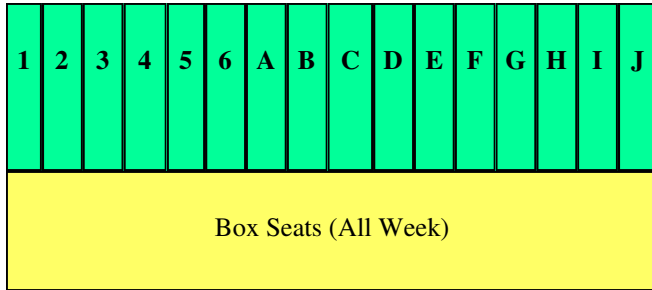

Little Brown Jug Reserve Seating

Grandstand Seats (Wed/Thurs Set)

Platform Chairs (Thursday)

Stadium (Thursday)

Ground Chairs (Thursday)

(Finish Line)

Pavilion

- * Wed.
- * Thurs.
- * Wed./Thurs. Set

Backstretch Bleachers (Wed/Thurs Set)