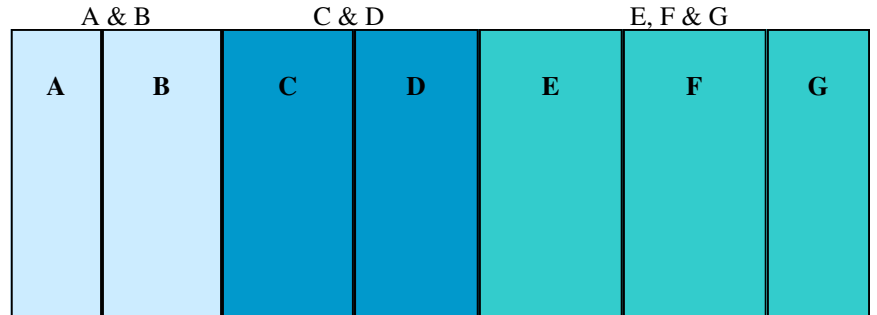

Little Brown Jug Reserve Seating

Grandstand Seats (Wed/Thurs Set)

Platform Chairs (Thursday)

Stadium (Thursday)

Ground Chairs (Thursday)

(Finish Line)

Pavilion

- * Wed.
- * Thurs.
- * Wed./Thurs. Set

Backstretch Bleachers (Wed/Thurs Set)