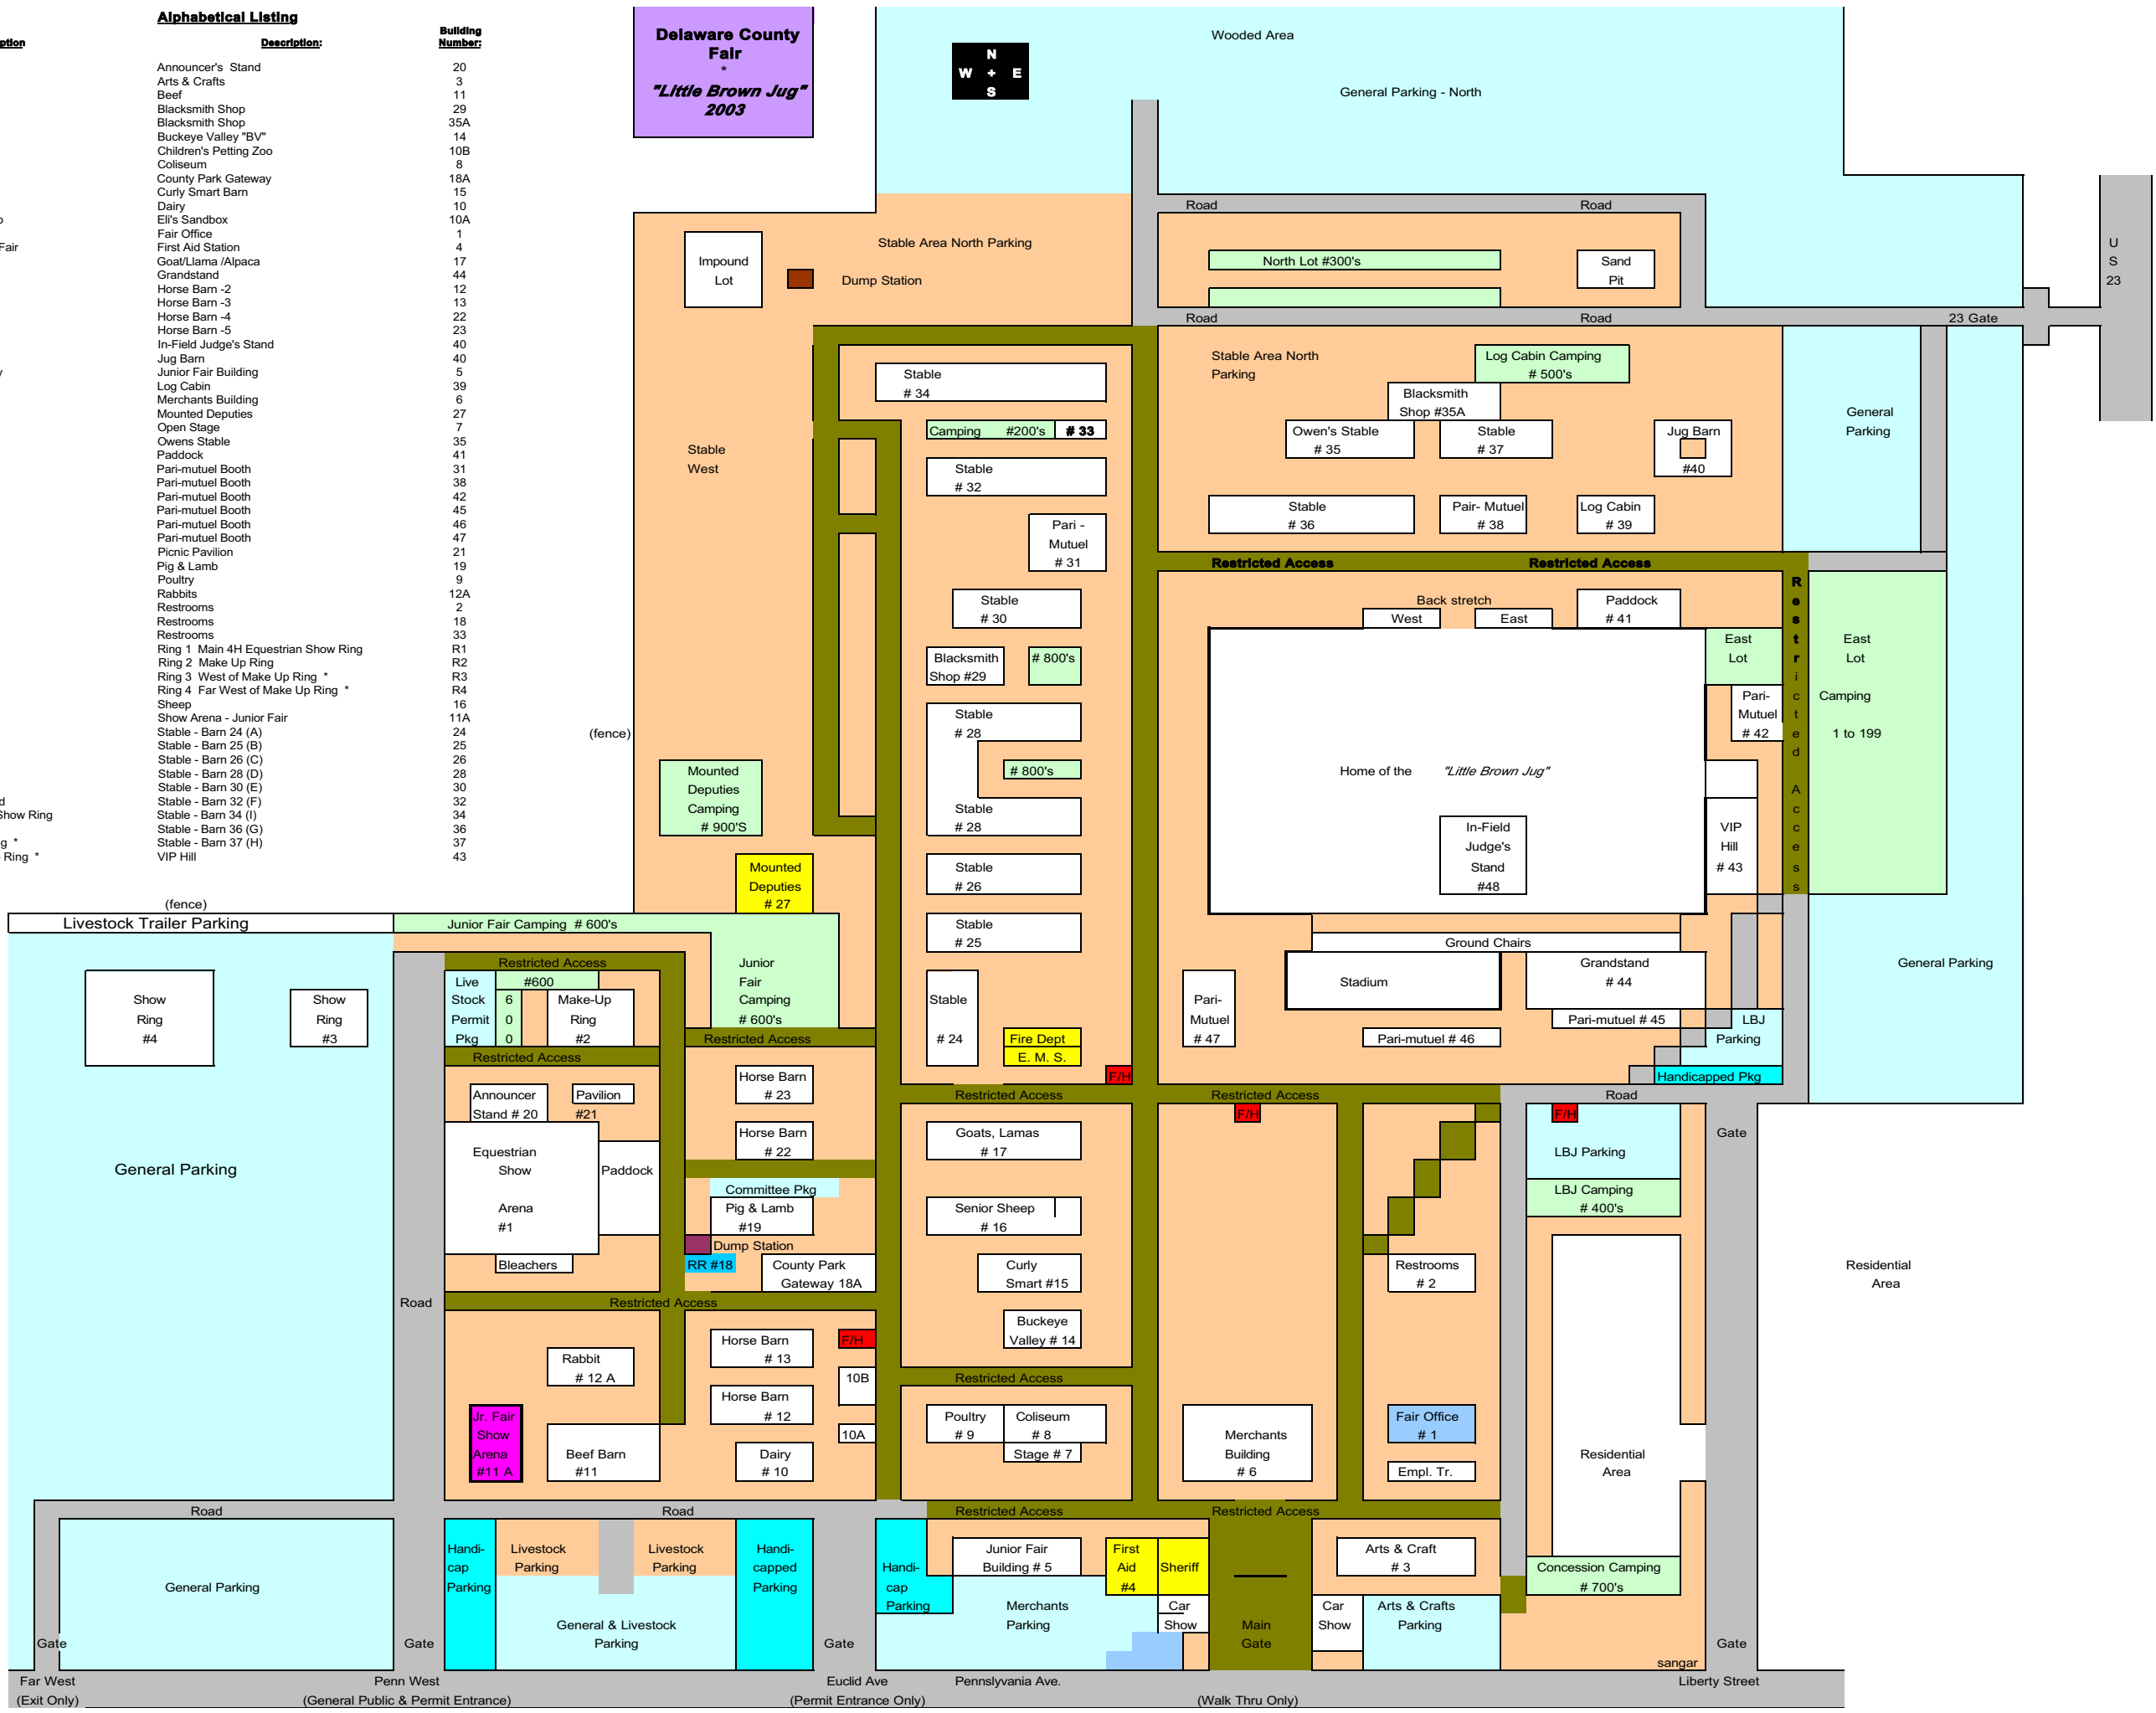

Alphabetical Listing

Description	Building Number
Announcer's Stand	20
Arts & Crafts	3
Beef	11
Blacksmith Shop	29
Blacksmith Shop	35A
Buckeye Valley "BV"	14
Children's Petting Zoo	10B
Coliseum	8
County Park Gateway	18A
Curly Smart Barn	15
Dairy	10
El's Sandbox	10A
El's Sandbox	10A
Fair Office	1
First Aid Station	4
Goat/Llama /Alpaca	17
Grandstand	44
Horse Barn - 2	12
Horse Barn - 3	13
Horse Barn - 3	13
Horse Barn - 4	22
Horse Barn - 5	23
In-Field Judge's Stand	40
Jug Barn	40
Junior Fair Building	5
Log Cabin	39
Merchants Building	6
Mounted Deputies	27
Open Stage	7
Owens Stable	35
Paddock	41
Pari-mutuel Booth	31
Pari-mutuel Booth	38
Pari-mutuel Booth	42
Pari-mutuel Booth	45
Pari-mutuel Booth	46
Pari-mutuel Booth	47
Picnic Pavilion	21
Pig & Lamb	19
Poultry	9
Rabbits	12A
Restrooms	2
Restrooms	18
Restrooms	33
Ring 1 Main 4H Equestrian Show Ring	R1
Ring 2 Make Up Ring	R2
Ring 3 West of Make Up Ring *	R3
Ring 4 Far West of Make Up Ring *	R4
Sheep	16
Show Arena - Junior Fair	11A
Stable - Barn 24 (A)	24
Stable - Barn 25 (B)	25
Stable - Barn 26 (C)	26
Stable - Barn 28 (D)	28
Stable - Barn 30 (E)	30
Stable - Barn 32 (F)	32
Stable - Barn 34 (I)	34
Stable - Barn 36 (G)	36
Stable - Barn 37 (H)	37
VIP Hill	43

Delaware County Fair
*
"Little Brown Jug" 2003

Far West (Exit Only)   Penn West (General Public & Permit Entrance)   Euclid Ave (Permit Entrance Only)   Pennsylvania Ave. (Walk Thru Only)   Liberty Street